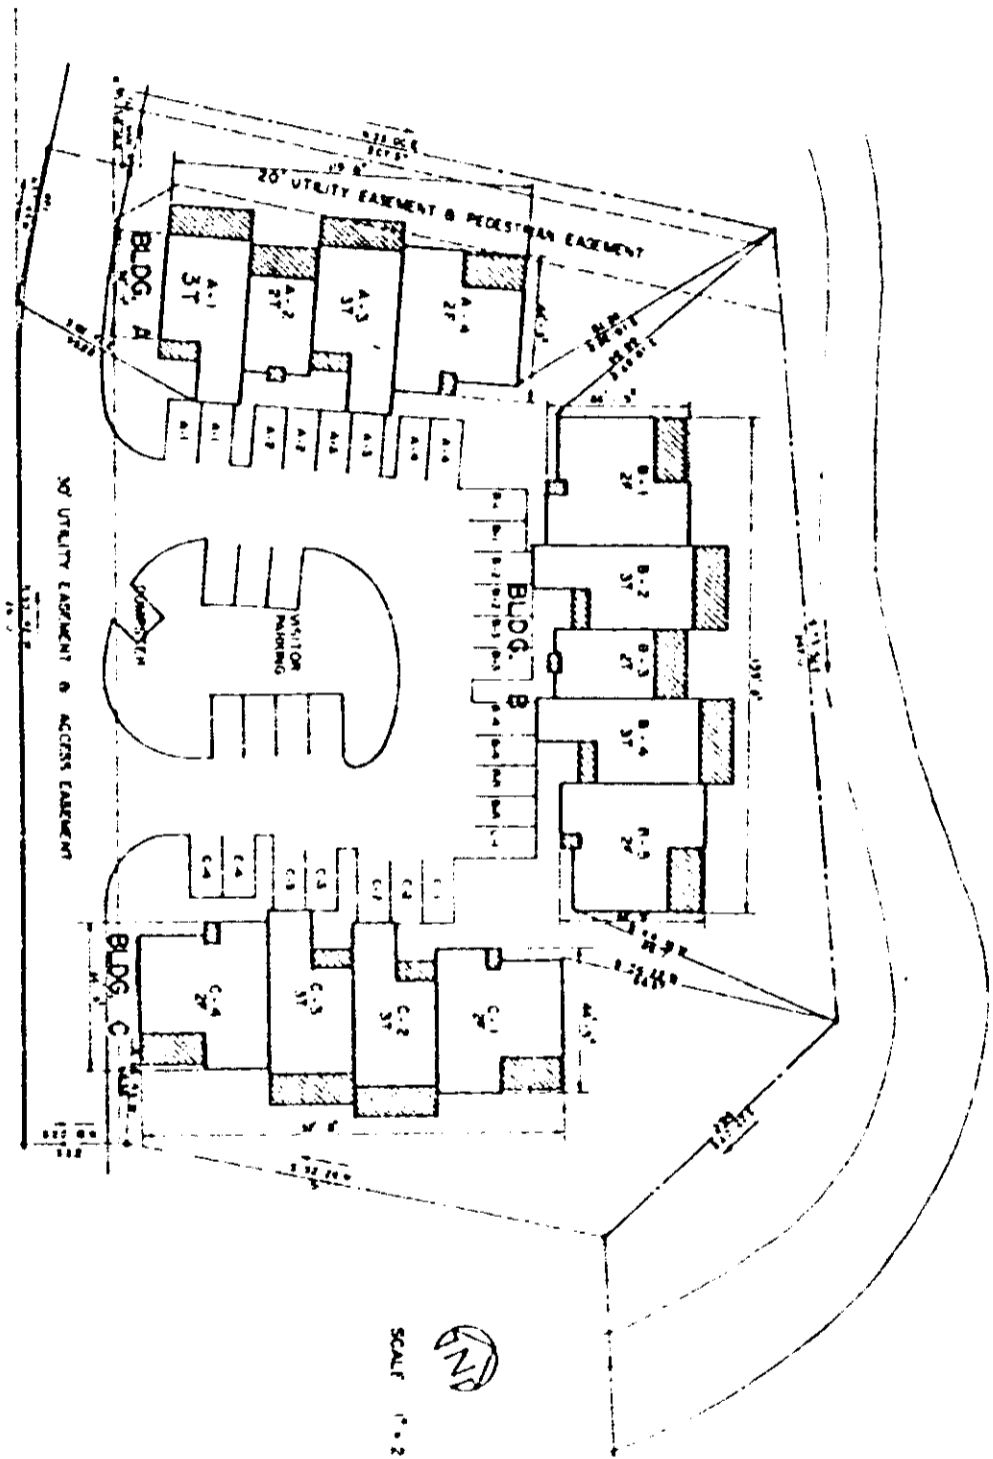

0546

REVISED: 1-22-80

McDANIEL GREENE TOWN HOMES
GREENVILLE, S.C.

McDANIEL GREENE NORTH
SITE PLAN

MBTB ARCHITECTS
ENGINEERS
P.O. BOX 150K GREENVILLE, S.C. 29237-000

1

SITE PLAN

LEGEND

--- (dashed line)	BOUNDARY OF UN-UNITED COMMON ELEMENT
--- (solid line)	UNIT NUMBER
--- (dotted line)	2 BEDROOM FLAT
--- (dash-dot line)	3 BEDROOM TOWNHOUSE
--- (long-dash line)	NUMBER OF UNIT EXISTENTS